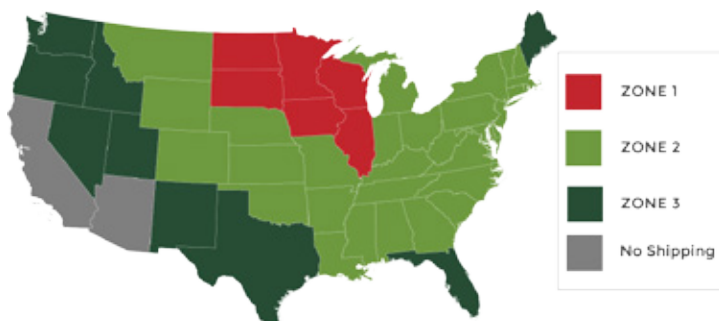

Sunrise Orchards Gift Boxes...THE PERFECT HOLIDAY GIFT!

At Sunrise Orchards, we specialize in making attractive gift packs that are shipped throughout the continental United States. Our boxes are each made special and with great care to ensure that when they are received, they are a wonderful surprise and treat. Sunrise boxes are perfect as a thank you, holiday treat, or employee gift. Our apple boxes are shipped every Monday beginning October 23 through December 11. There will be no shipments Thanksgiving week. **WE RESERVE THE RIGHT TO DELAY SHIPMENT DUE TO INCLEMENT WEATHER.** The last shipping date for apple gift boxes for the season will be December 11th. Please call for personalized price and product information for our specialty boxes which can include

anything from jams and cheeses to Amish candy and our famous Cream Cheese Pumpkin and Carrot Logs. Our specialty boxes can be shipped until December 11th and still arrive by Christmas. All orders for those boxes must be received by December 11th. Again this year, we will be shipping our boxes to Zone 1 (WI, IL, IA, MN, SD & ND) via Spee-Dee Delivery service. The boxes going to Zone 2 and Zone 3 will be shipped via UPS. Be sure to look at our zone chart, as there have been some changes. Sunrise Gift Boxes make a great gift for anyone! Please call with questions.

HOW TO USE THE MAP

Simply match the zone number on the gift box price list with the zone number of the state to which you are sending your gift(s) to.

Apples shipped to Zone 1 are shipped via Spee-Dee Delivery Service
 Apples shipped to Zone 2 and Zone 3 are shipped via UPS
 No shipping to CA and AZ due to State Regulations