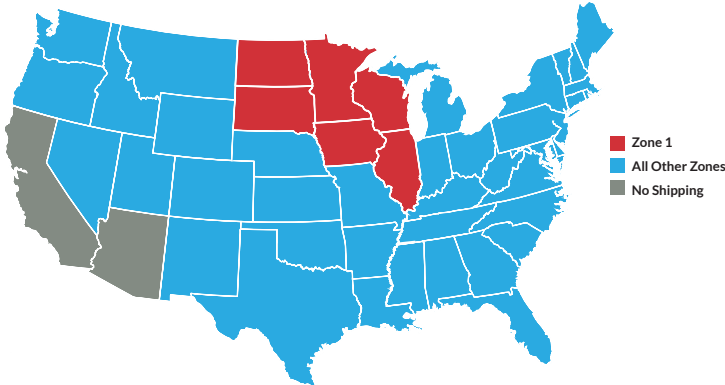

SHIPPING: Each gift box is carefully hand packed in a special protective box, to ensure arriving in perfect condition. Our apple boxes are shipped each week beginning October 21st through December 9th. We are unable to ship apples to CA or AZ due to their state regulations and apologize for any inconvenience. We can ship our specialty food products to these states. WE RESERVE THE OPTION TO DELAY SHIPMENTS DUE TO VERY COLD WEATHER. You may also pick up the gift boxes directly from Sunrise Orchards.

SHIPPING METHODS: Again this year we offer a 12 apple gift box mailed via USPS Priority Mail, to states outside of Zone 1, which lowers shipping fees. This year all boxes going to Zone 1 (WI, IL, MN, SD, ND) will be sent by Spee-Dee Delivery Service. All other boxes will be sent by Fedex.

BUSINESS GIFTS: Sunrise Orchards Apple Gift Boxes are perfect gifts to reward and recognize employees, valuable customers and associates. When it's time to send something special to your clients and employees, our customized apple gift boxes are sure to delight. Place an online order at www.SunriseApples.com/gift-boxes, or complete the Gift Order Form and return it by fax, phone, email or mail.

HOW TO USE THE MAP

Simply match the zone number on the gift box price list with the zone number of the state to which you are sending your gift(s) to.

Apples shipped to Zone 1 are shipped via Spee-Dee Delivery Service. All other zones shipped via FedEx. No shipping to PO Boxes or Rural route Addresses CA and AZ due to State Regulations.

Traditional Gift Boxes:

Ambrosia, Cameo, Cortland, Empire, EverCrisp (after 10/28), Royal Gala, Golden Delicious, Jonagold, McIntosh, Wisconsin Red Delicious, or Snowsweet.

Box Size	Zone 1	All Other Zones
*12 apples	Not Available	$48.50
20 apples	$47.00	$63.50
40 apples	$77.50	$104.50
80 apples	$147.00	$186.00

*Only apples can be shipped due to packaging.

Specialty Variety/Combo Gift Boxes:

Honeycrisp and all combinations with 2 or more varieties in one box. If more than 2 varieties are requested, please call Sunrise to order.

Box Size	Zone 1	All Other Zones
*12 apples	Not Available	$60.50
20 apples	$63.50	$80.00
40 apples	$108.00	$134.50
80 apples	$200.00	$240.50

*Only apples can be shipped due to packaging.

Sunrise Orchards 2024 Gift Box Order Form

Ordered By _____ Phone _____ Email _____

Street Address _____ City _____ State _____ Zip _____

Ship To _____ Street Address _____ City _____

State _____ Zip _____ Phone _____ Date Ordered _____ Approx Ship Date _____

Select one week during which your gift box will be shipped. We reserve the option to delay shipments due to very cold weather.

Please enclose a check or money order payable to Sunrise Orchards, Inc. 48340 State Hwy 171, Gays Mills, WI 54631, or call 608-735-4645 with credit card information.

Shipping will be week of: ☐ 10/21 ☐ 10/28 ☐ 11/4 ☐ 11/11 ☐ 11/25 ☐ 12/2 ☐ 12/9 ☐ 12/16

Box Size: _____ Apples Variety: ☐ Ambrosia ☐ Cameo ☐ Cortland ☐ Empire ☐ EverCrisp (after 10/28) ☐ Royal Gala ☐ Golden Delicious ☐ Jonagold ☐ McIntosh ☐ Wisconsin Red Delicious ☐ SnowSweet

SPECIALTY: Honeycrisp and all combinations with 2 or more varieties in one box. If more than 2 varieties are requested, please call Sunrise to order.

SPECIALTY FOOD ITEMS:* ☐ Apple Butter Sweetened ($6.50) ☐ Apple Butter Unsweetened ($6.50) ☐ Crackers ($4.50)

☐ Corn Salsa ($10.50) ☐ Cheese ($7.50) ☐ Beef Sausage-Large ($7.50) ☐ Beef Sausage-Small ($6.00)

☐ Lg. Jam ($7.00) ☐ Sm. Jam ($5.50) ☐ Amish Candy ($11.00)

*The addition of specialty food items will reduce the number of apples you will receive. We'll make every effort to minimize this reduction.

From _____ Gift Card Greeting _____ ☐ Paid in Full Total Price _____ Amt. Due _____

- If apples are out of stock or the quality is not up to the gift box standards, Sunrise will substitute a similar variety.
- We reserve the right to advance or delay shipment if weather conditions warrant.
- Orders received by Wednesday at 5:00pm will ship within seven days. Unless a later ship date is requested.